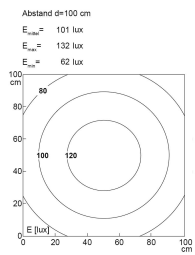

LED surface-mounted luminaire

Product-Nr.	111010-31
EAN:	4260556624211
Model:	LEANLED II Opal White Cascadeable
Order number:	111010-31
Model:	LEANLED II Opal White Cascadeable
Type:	LED surface-mounted luminaire
Illuminant:	SMD LED
Power consumption:	~4,3 W
Lamp luminous flux:	750 lm
Lamp luminous efficiency:	~173 lm/W
Light distribution:	Direct
Light colour:	5700K 3-step MacAdam
Colour rendering (Ra):	>85
Supply voltage:	24V DC ± 10%
Connection (connector):	M12 A-coded
Degree of protection:	IP54
Class of protection:	III
Glare control:	opal white
Beam angle (optics):	120°
Operating temperature:	14 °F - 140 °F
Lamps lifetime:	> 100,000 h (L80/B10)
Housing material:	aluminium
Cover material:	polycarbonate, soft
Height [B] x Width [C]:	~1,22" x ~1,02"
Length [A]:	~7,09"
Weight (net):	~6 oz
Gross weight:	~9 oz
Risk group (DIN EN 62471):	Free group
Markings:	CE, UKCA, ETL Listed (5003529), D mark
Dimmable:	Optional via accessories
Mounting accessories:	2 pairs mounting holders (holder for swivel or planar mounting) in delivery scope
Made in:	Germany
Feature:	cascable, several luminaires can be interlinked electrically.
cascable:	yes