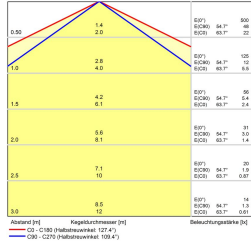

LED surface-mounted luminaire

Product-Nr.	111010-31
EAN:	4260556624211
Model:	LEANLED II Opal White Cascadeable
Order number:	111010-31
Model:	LEANLED II Opal White Cascadeable
Type:	LED surface-mounted luminaire
Illuminant:	SMD LED
Power consumption:	~4,3 W
Lamp luminous flux:	750 lm
Lamp luminous efficiency:	~173 lm/W
Light distribution:	Direct
Light colour:	5700K 3-step MacAdam
Colour rendering (Ra):	>85
Supply voltage:	24V DC ± 10%
Connection (connector):	M12 A-coded
Degree of protection:	IP54
Class of protection:	III
Glare control:	opal white
Beam angle (optics):	120°
Operating temperature:	14 °F - 140 °F
Lamps lifetime:	> 100,000 h (L80/B10)
Housing material:	aluminium
Cover material:	polycarbonate, soft
Height [B] x Width [C]:	~1,22" x ~1,02"
Length [A]:	~7,09"
Weight (net):	~6 oz
Gross weight:	~9 oz
Risk group (DIN EN 62471):	Free group
Markings:	CE, UKCA, ETL Listed (5003529), D mark
Dimmable:	Optional via accessories
Mounting accessories:	2 pairs mounting holders (holder for swivel or planar mounting) in delivery scope
Made in:	Germany
Feature:	cascable, several luminaires can be interlinked electrically.
cascable:	yes