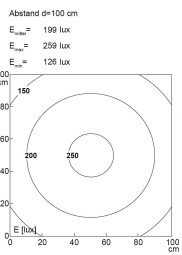

LED surface-mounted luminaire

Product-Nr.	111010-33
EAN:	4260556624235
Model:	LEANLED II Opal White Cascadeable
Order number:	111010-33
Model:	LEANLED II Opal White Cascadeable
Type:	LED surface-mounted luminaire
Illuminant:	SMD LED
Power consumption:	~8,6 W
Lamp luminous flux:	1500 lm
Lamp luminous efficiency:	~173 lm/W
Light distribution:	Direct
Light colour:	5700K 3-step MacAdam
Colour rendering (Ra):	>85
Supply voltage:	24V DC ± 10%
Connection (connector):	M12 A-coded
Degree of protection:	IP54
Class of protection:	III
Glare control:	opal white
Beam angle (optics):	120°
Operating temperature:	14 °F - 140 °F
Lamps lifetime:	> 100,000 h (L80/B10)
Housing material:	aluminium
Cover material:	Polycarbonate, soft
Height [B] x Width [C]:	~1,22" x ~1,02"
Length [A]:	~13,78"
Weight (net):	~10 oz
Gross weight:	~13 oz
Risk group (DIN EN 62471):	Free group
Markings:	CE, UKCA, ETL Listed (5003529), D mark
Dimmable:	Optional via accessories
Mounting accessories:	2 pairs mounting holders (holder for swivel or planar mounting) in delivery scope
Made in:	Germany
Feature:	cascadable, several luminaires can be interlinked electrically.
cascadable:	yes