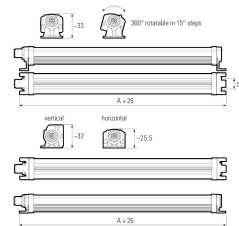

LED surface-mounted luminaire

Product-Nr.	111010-33
EAN:	4260556624235
Model:	LEANLED II Opal White Cascadeable
Order number:	111010-33
Model:	LEANLED II Opal White Cascadeable
Type:	LED surface-mounted luminaire
Illuminant:	SMD LED
Power consumption:	~8,6 W
Lamp luminous flux:	1500 lm
Lamp luminous efficiency:	~173 lm/W
Light distribution:	Direct
Light colour:	5700K 3-step MacAdam
Colour rendering (Ra):	>85
Supply voltage:	24V DC ± 10%
Connection (connector):	M12 A-coded
Degree of protection:	IP54
Class of protection:	III
Glare control:	opal white
Beam angle (optics):	120°
Operating temperature:	14 °F - 140 °F
Lamps lifetime:	> 100,000 h (L80/B10)
Housing material:	aluminium
Cover material:	Polycarbonate, soft
Height [B] x Width [C]:	~1,22" x ~1,02"
Length [A]:	~13,78"
Weight (net):	~10 oz
Gross weight:	~13 oz
Risk group (DIN EN 62471):	Free group
Markings:	CE, UKCA, ETL Listed (5003529), D mark
Dimmable:	Optional via accessories
Mounting accessories:	2 pairs mounting holders (holder for swivel or planar mounting) in delivery scope
Made in:	Germany
Feature:	cascadable, several luminaires can be interlinked electrically.
cascadable:	yes