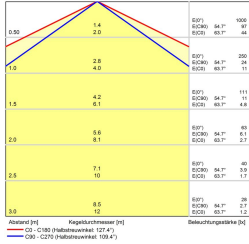

LED surface-mounted luminaire

Product-Nr.	111010-33
EAN:	4260556624235
Model:	LEANLED II Opal White Cascadeable
Order number:	111010-33
Model:	LEANLED II Opal White Cascadeable
Type:	LED surface-mounted luminaire
Illuminant:	SMD LED
Power consumption:	~8,6 W
Lamp luminous flux:	1500 lm
Lamp luminous efficiency:	~173 lm/W
Light distribution:	Direct
Light colour:	5700K 3-step MacAdam
Colour rendering (Ra):	>85
Supply voltage:	24V DC ± 10%
Connection (connector):	M12 A-coded
Degree of protection:	IP54
Class of protection:	III
Glare control:	opal white
Beam angle (optics):	120°
Operating temperature:	14 °F - 140 °F
Lamps lifetime:	> 100,000 h (L80/B10)
Housing material:	aluminium
Cover material:	Polycarbonate, soft
Height [B] x Width [C]:	~1,22" x ~1,02"
Length [A]:	~13,78"
Weight (net):	~10 oz
Gross weight:	~13 oz
Risk group (DIN EN 62471):	Free group
Markings:	CE, UKCA, ETL Listed (5003529), D mark
Dimmable:	Optional via accessories
Mounting accessories:	2 pairs mounting holders (holder for swivel or planar mounting) in delivery scope
Made in:	Germany
Feature:	cascadable, several luminaires can be interlinked electrically.
cascadable:	yes