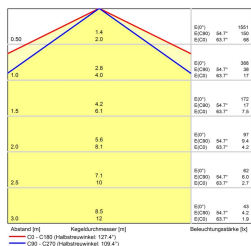

LED surface-mounted luminaire

Product-Nr.	111010-34
EAN:	4260556624242
Model:	LEANLED II Opal White Cascadeable
Order number:	111010-34
Model:	LEANLED II Opal White Cascadeable
Type:	LED surface-mounted luminaire
Illuminant:	SMD LED
Power consumption:	~13 W
Lamp luminous flux:	2250 lm
Lamp luminous efficiency:	~173 lm/W
Light distribution:	Direct
Light colour:	5700K 3-step MacAdam
Colour rendering (Ra):	>85
Supply voltage:	24V DC ± 10%
Connection (connector):	M12 A-coded
Degree of protection:	IP54
Class of protection:	III
Glare control:	opal white
Beam angle (optics):	120°
Operating temperature:	14 °F - 140 °F
Lamps lifetime:	> 100,000 h (L80/B10)
Housing material:	aluminium
Cover material:	Polycarbonate, soft
Height [B] x Width [C]:	~1,22" x ~1,02"
Length [A]:	~20,47"
Weight (net):	~15 oz
Gross weight:	~18 oz
Risk group (DIN EN 62471):	Free group
Markings:	CE, UKCA, ETL Listed (5003529), D mark
Dimmable:	Optional via accessories
Mounting accessories:	2 pairs mounting holders (holder for swivel or planar moun-ting) in delivery scope
Made in:	Germany
Feature:	cascadable, several luminaires can be interlinked electrically.
cascadable:	yes