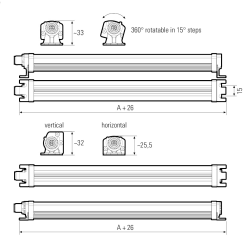

LED surface-mounted luminaire

Product-Nr.	111010-34
EAN:	4260556624242
Model:	LEANLED II Opal White Cascadeable
Order number:	111010-34
Model:	LEANLED II Opal White Cascadeable
Type:	LED surface-mounted luminaire
Illuminant:	SMD LED
Power consumption:	~13 W
Lamp luminous flux:	2250 lm
Lamp luminous efficiency:	~173 lm/W
Light distribution:	Direct
Light colour:	5700K 3-step MacAdam
Colour rendering (Ra):	>85
Supply voltage:	24V DC ± 10%
Connection (connector):	M12 A-coded
Degree of protection:	IP54
Class of protection:	III
Glare control:	opal white
Beam angle (optics):	120°
Operating temperature:	14 °F - 140 °F
Lamps lifetime:	> 100,000 h (L80/B10)
Housing material:	aluminium
Cover material:	Polycarbonate, soft
Height [B] x Width [C]:	~1,22" x ~1,02"
Length [A]:	~20,47"
Weight (net):	~15 oz
Gross weight:	~18 oz
Risk group (DIN EN 62471):	Free group
Markings:	CE, UKCA, ETL Listed (5003529), D mark
Dimmable:	Optional via accessories
Mounting accessories:	2 pairs mounting holders (holder for swivel or planar moun-ting) in delivery scope
Made in:	Germany
Feature:	cascadable, several luminaires can be interlinked electrically.
cascadable:	yes