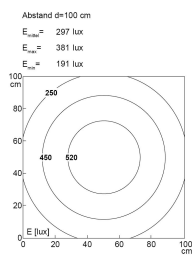

LED surface-mounted luminaire

Product-Nr.	111010-34
EAN:	4260556624242
Model:	LEANLED II Opal White Cascadeable
Order number:	111010-34
Model:	LEANLED II Opal White Cascadeable
Type:	LED surface-mounted luminaire
Illuminant:	SMD LED
Power consumption:	~13 W
Lamp luminous flux:	2250 lm
Lamp luminous efficiency:	~173 lm/W
Light distribution:	Direct
Light colour:	5700K 3-step MacAdam
Colour rendering (Ra):	>85
Supply voltage:	24V DC ± 10%
Connection (connector):	M12 A-coded
Degree of protection:	IP54
Class of protection:	III
Glare control:	opal white
Beam angle (optics):	120°
Operating temperature:	14 °F - 140 °F
Lamps lifetime:	> 100,000 h (L80/B10)
Housing material:	aluminium
Cover material:	Polycarbonate, soft
Height [B] x Width [C]:	~1,22" x ~1,02"
Length [A]:	~20,47"
Weight (net):	~15 oz
Gross weight:	~18 oz
Risk group (DIN EN 62471):	Free group
Markings:	CE, UKCA, ETL Listed (5003529), D mark
Dimmable:	Optional via accessories
Mounting accessories:	2 pairs mounting holders (holder for swivel or planar moun-ting) in delivery scope
Made in:	Germany
Feature:	cascadable, several luminaires can be interlinked electrically.
cascadable:	yes