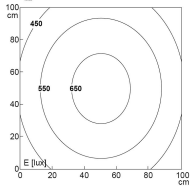

LED surface-mounted luminaire

Product-Nr.	111010-36
EAN:	4260556624266
Model:	LEANLED II Opal White Cascadeable
Order number:	111010-36
Model:	LEANLED II Opal White Cascadeable
Type:	LED surface-mounted luminaire
Illuminant:	SMD LED
Power consumption:	~26 W
Lamp luminous flux:	4500 lm
Lamp luminous efficiency:	~173 lm/W
Light distribution:	Direct
Light colour:	5700K 3-step MacAdam
Colour rendering (Ra):	>85
Supply voltage:	24V DC ± 10%
Connection (connector):	M12 A-coded
Degree of protection:	IP54
Class of protection:	III
Glare control:	opal white
Beam angle (optics):	120°
Operating temperature:	14 °F - 140 °F
Lamps lifetime:	> 100,000 h (L80/B10)
Housing material:	aluminium
Cover material:	Polycarbonate, soft
Height [B] x Width [C]:	~1,22" x ~1,02"
Length [A]:	~40,16"
Weight (net):	~26 oz
Gross weight:	~32 oz
Risk group (DIN EN 62471):	Free group
Markings:	CE, UKCA, ETL Listed (5003529), D mark
Dimmable:	Optional via accessories
Mounting accessories:	2 pairs mounting holders (holder for swivel or planar moun-ting) in delivery scope
Made in:	Germany
Feature:	cascadable, several luminaires can be interlinked electrically.
cascadable:	yes