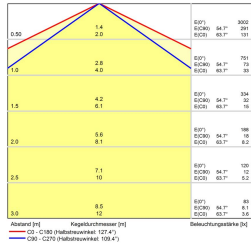

LED surface-mounted luminaire

Product-Nr.	111010-36
EAN:	4260556624266
Model:	LEANLED II Opal White Cascadeable
Order number:	111010-36
Model:	LEANLED II Opal White Cascadeable
Type:	LED surface-mounted luminaire
Illuminant:	SMD LED
Power consumption:	~26 W
Lamp luminous flux:	4500 lm
Lamp luminous efficiency:	~173 lm/W
Light distribution:	Direct
Light colour:	5700K 3-step MacAdam
Colour rendering (Ra):	>85
Supply voltage:	24V DC ± 10%
Connection (connector):	M12 A-coded
Degree of protection:	IP54
Class of protection:	III
Glare control:	opal white
Beam angle (optics):	120°
Operating temperature:	14 °F - 140 °F
Lamps lifetime:	> 100,000 h (L80/B10)
Housing material:	aluminium
Cover material:	Polycarbonate, soft
Height [B] x Width [C]:	~1,22" x ~1,02"
Length [A]:	~40,16"
Weight (net):	~26 oz
Gross weight:	~32 oz
Risk group (DIN EN 62471):	Free group
Markings:	CE, UKCA, ETL Listed (5003529), D mark
Dimmable:	Optional via accessories
Mounting accessories:	2 pairs mounting holders (holder for swivel or planar moun-ting) in delivery scope
Made in:	Germany
Feature:	cascadable, several luminaires can be interlinked electrically.
cascadable:	yes