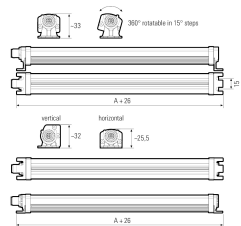

LED surface-mounted luminaire

Product-Nr.	111010-36
EAN:	4260556624266
Model:	LEANLED II Opal White Cascadeable
Order number:	111010-36
Model:	LEANLED II Opal White Cascadeable
Type:	LED surface-mounted luminaire
Illuminant:	SMD LED
Power consumption:	~26 W
Lamp luminous flux:	4500 lm
Lamp luminous efficiency:	~173 lm/W
Light distribution:	Direct
Light colour:	5700K 3-step MacAdam
Colour rendering (Ra):	>85
Supply voltage:	24V DC ± 10%
Connection (connector):	M12 A-coded
Degree of protection:	IP54
Class of protection:	III
Glare control:	opal white
Beam angle (optics):	120°
Operating temperature:	14 °F - 140 °F
Lamps lifetime:	> 100,000 h (L80/B10)
Housing material:	aluminium
Cover material:	Polycarbonate, soft
Height [B] x Width [C]:	~1,22" x ~1,02"
Length [A]:	~40,16"
Weight (net):	~26 oz
Gross weight:	~32 oz
Risk group (DIN EN 62471):	Free group
Markings:	CE, UKCA, ETL Listed (5003529), D mark
Dimmable:	Optional via accessories
Mounting accessories:	2 pairs mounting holders (holder for swivel or planar moun-ting) in delivery scope
Made in:	Germany
Feature:	cascadable, several luminaires can be interlinked electrically.
cascadable:	yes