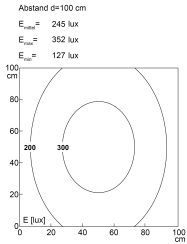

LED surface mounted tube luminaire

<b>Product-Nr.</b>	115010-02
<b>EAN:</b>	4260556621715
<b>Model:</b>	-
<b>Order number:</b>	115010-02
<b>Model:</b>	-
<b>Type:</b>	LED surface mounted tube luminaire
<b>Illuminant:</b>	SMD LED
<b>Total output incl. driver:</b>	~10 W
<b>Power consumption:</b>	~6,5 W
<b>Lamp luminous flux:</b>	1000 lm
<b>Lamp luminous efficiency:</b>	~155 lm/W
<b>Light distribution:</b>	Direct
<b>Light colour:</b>	5700K 3-step MacAdam
<b>Colour rendering (Ra):</b>	>85
<b>Supply voltage:</b>	120-277V AC $\pm$ 10%, 50-60 Hz
<b>Power supply:</b>	Integrated
<b>Connection (connector):</b>	Cable entry, internal clamp
<b>Degree of protection:</b>	IP67/IP69K
<b>Class of protection:</b>	I
<b>Glare control:</b>	Microprisms
<b>Beam angle (optics):</b>	125°
<b>Operating temperature:</b>	14 °F - 104 °F
<b>Lamps lifetime:</b>	> 100,000 h (L80/B10)
<b>Housing material:</b>	aluminium inside
<b>Cover material:</b>	tempered glass, shatterproof
<b>Height [B] x Width [C]:</b>	$\varnothing$ ~2,76"
<b>Length [A]:</b>	~13,94"
<b>Weight (net):</b>	~44 oz
<b>Gross weight:</b>	~60 oz
<b>Risk group (DIN EN 62471):</b>	Free group
<b>Markings:</b>	CE, UKCA
<b>Mounting accessories:</b>	Optional
<b>Made in:</b>	Germany
<b>Feature:</b>	cascadable
<b>cascadable:</b>	yes