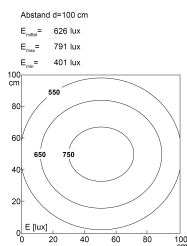

LED surface mounted tube luminaire

<b>Product-Nr.</b>	115410-01
<b>EAN:</b>	4260556621708
<b>Model:</b>	INROLED_70 with Borosilicate Glass Protective Tube
<b>Order number:</b>	115410-01
<b>Model:</b>	INROLED_70 with Borosilicate Glass Protective Tube
<b>Type:</b>	LED surface mounted tube luminaire
<b>Illuminant:</b>	SMD LED
<b>Power consumption:</b>	~28 W
<b>Lamp luminous flux:</b>	4342 lm
<b>Lamp luminous efficiency:</b>	~155 lm/W
<b>Light distribution:</b>	Direct
<b>Light colour:</b>	5700K 3-step MacAdam
<b>Colour rendering (Ra):</b>	>85
<b>Supply voltage:</b>	24V DC ± 10%
<b>Connection (connector):</b>	Cable entry, internal clamp
<b>Degree of protection:</b>	IP67/IP69K
<b>Class of protection:</b>	III
<b>Glare control:</b>	Microprisms
<b>Beam angle (optics):</b>	125°
<b>Operating temperature:</b>	14 °F - 113 °F
<b>Lamps lifetime:</b>	> 100,000 h (L80/B10)
<b>Housing material:</b>	aluminium inside
<b>Cover material:</b>	tempered glass, shatterproof
<b>Height [B] x Width [C]:</b>	Ø ~2,76"
<b>Length [A]:</b>	~47,8"
<b>Weight (net):</b>	~92 oz
<b>Gross weight:</b>	~116 oz
<b>Risk group (DIN EN 62471):</b>	Free group
<b>Markings:</b>	CE, UKCA, ETL Listed (5003529)
<b>Dimmable:</b>	Optional via accessories
<b>Mounting accessories:</b>	Optional
<b>Made in:</b>	Germany
<b>Feature:</b>	cascadable (max. 4.0 A)
<b>cascadable:</b>	yes