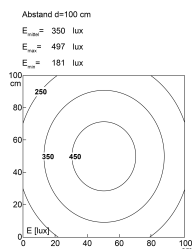

LED surface-mounted luminaire

Product-Nr.	118010-11
EAN:	4260556622828
Model:	TUBELED_40 II Power, Cascadeable

Order number:	118010-11
Model:	TUBELED_40 II Power, Cascadeable

Type:	LED surface-mounted luminaire
Illuminant:	SMD LED

Power consumption:	~8,2 W
Lamp luminous flux:	1418 lm

Lamp luminous efficiency:	~173 lm/W

Light distribution:	Light Forming Technology

Light colour:	5700K 3-step MacAdam

Colour rendering (Ra):	>85

Supply voltage:	24V DC $\pm$ 10%

Connection (connector):	M12 A-coded

Degree of protection:	IP67/IP69K

Class of protection:	III

Glare control:	diffused safety glass

Beam angle (optics):	100°

Operating temperature:	-22 °F - 140 °F

Storage temperature:	-22 °F - 176 °F (-30 °C - +80 °C)

Lamps lifetime:	> 100,000 h (L80/B10)

Vibration resistance:	At 10 to 55 Hz (amplitude ~0.01")

Shock resistance:	Up to ~2 oz

Housing material:	aluminium

Cover material:	tempered glass, 4 mm (0,16")

Height [B] x Width [C]:	~1,14" x ~1,57"

Length [A]:	~7,48"

Weight (net):	~12 oz

Gross weight:	~16 oz

Risk group (DIN EN 62471):	Free group

Markings:	CE, UKCA, ETL Listed (5003529), D mark

Dimmable:	Optional via accessories

Mounting accessories:	Optional

Made in:	Germany

Feature:	cascable