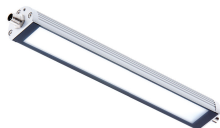

LED surface-mounted luminaire

Product-Nr.	118010-11
EAN:	4260556622828
Model:	TUBELED_40 II Power, Cascadeable

Order number:	118010-11
Model:	TUBELED_40 II Power, Cascadeable

Type:	LED surface-mounted luminaire
Illuminant:	SMD LED