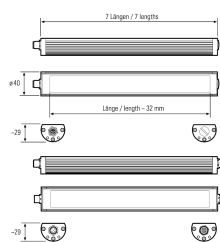

LED surface-mounted luminaire

Product-Nr.	118010-11
EAN:	4260556622828
Model:	TUBELED_40 II Power, Cascadeable

Order number:	118010-11
Model:	TUBELED_40 II Power, Cascadeable

Type:	LED surface-mounted luminaire
Illuminant:	SMD LED

Power consumption:	~8,2 W
Lamp luminous flux:	1418 lm

Lamp luminous efficiency:	~173 lm/W
---------------------------	-----------

Light distribution:	Light Forming Technology
---------------------	--------------------------

Cover material:	tempered glass, 4 mm (0,16")
-----------------	------------------------------

Height [B] x Width [C]:	~1,14" x ~1,57"
-------------------------	-----------------

Length [A]:	~7,48"
-------------	--------