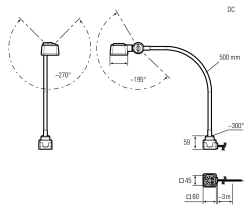

LED workplace light with gooseneck

Product-Nr.	121012-01
EAN:	4260556623719
Model:	CENALED SPOT Flexible Arm
Order number:	121012-01
Model:	CENALED SPOT Flexible Arm
Type:	LED workplace light with gooseneck
Illuminant:	High Power LED
Power consumption:	~8,5 W
Lamp luminous flux:	1120 lm
Lamp luminous efficiency:	134 lm/W
Light distribution:	Direct
Light colour:	5000K 3-step MacAdam
Colour rendering (Ra):	>80
Supply voltage:	24V DC $\pm$ 10%
Power supply:	-
Connection (connector):	Connection cable, oil flex, with open cable ends
Degree of protection:	IP67
Class of protection:	III
Beam angle (optics):	30°
Operating temperature:	14 °F - 122 °F
Lamps lifetime:	> 100.000 h (L90/B10)
Housing material:	aluminium (powder finished)
Cover material:	tempered glass, shatterproof
Flex arm length [A]:	19,69"
base height:	59 mm (2,32")
Mounting:	screw-on base
Weight (net):	~59 oz
Gross weight:	~61 oz
Risk group (DIN EN 62471):	Free group
Markings:	CE, UKCA, ETL Listed (5003529)
Dimmable:	Yes, via push button at the light head, ON/OFF and dimming
Mounting accessories:	Magnet holder plate optional
Made in:	Germany
Feature:	universal workplace light with high protection degree