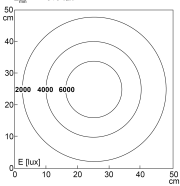

LED workplace light with gooseneck

Product-Nr.	121012-01
EAN:	4260556623719
Model:	CENALED SPOT Flexible Arm
Order number:	121012-01
Model:	CENALED SPOT Flexible Arm
Type:	LED workplace light with gooseneck
Illuminant:	High Power LED
Power consumption:	~8,5 W
Lamp luminous flux:	1120 lm
Lamp luminous efficiency:	134 lm/W
Light distribution:	Direct
Light colour:	5000K 3-step MacAdam
Colour rendering (Ra):	>80
Supply voltage:	24V DC $\pm$ 10%
Power supply:	-
Connection (connector):	Connection cable, oil flex, with open cable ends
Degree of protection:	IP67
Class of protection:	III
Beam angle (optics):	30°
Operating temperature:	14 °F - 122 °F
Lamps lifetime:	> 100.000 h (L90/B10)
Housing material:	aluminium (powder finished)
Cover material:	tempered glass, shatterproof
Flex arm length [A]:	19,69"
base height:	59 mm (2,32")
Mounting:	screw-on base
Weight (net):	~59 oz
Gross weight:	~61 oz
Risk group (DIN EN 62471):	Free group
Markings:	CE, UKCA, ETL Listed (5003529)
Dimmable:	Yes, via push button at the light head, ON/OFF and dimming
Mounting accessories:	Magnet holder plate optional
Made in:	Germany
Feature:	universal workplace light with high protection degree