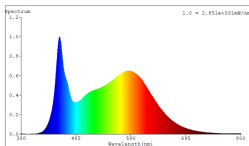

LED workplace light with gooseneck

Product-Nr.	121012-01
EAN:	4260556623719
Model:	CENALED SPOT Flexible Arm
Order number:	121012-01
Model:	CENALED SPOT Flexible Arm
Type:	LED workplace light with gooseneck
Illuminant:	High Power LED
Power consumption:	~8,5 W
Lamp luminous flux:	1120 lm
Lamp luminous efficiency:	134 lm/W
Light distribution:	Direct
Light colour:	5000K 3-step MacAdam
Colour rendering (Ra):	>80
Supply voltage:	24V DC $\pm$ 10%
Power supply:	-
Connection (connector):	Connection cable, oil flex, with open cable ends
Degree of protection:	IP67
Class of protection:	III
Beam angle (optics):	30°
Operating temperature:	14 °F - 122 °F
Lamps lifetime:	> 100.000 h (L90/B10)
Housing material:	aluminium (powder finished)
Cover material:	tempered glass, shatterproof
Flex arm length [A]:	19,69"
base height:	59 mm (2,32")
Mounting:	screw-on base
Weight (net):	~59 oz
Gross weight:	~61 oz
Risk group (DIN EN 62471):	Free group
Markings:	CE, UKCA, ETL Listed (5003529)
Dimmable:	Yes, via push button at the light head, ON/OFF and dimming
Mounting accessories:	Magnet holder plate optional
Made in:	Germany
Feature:	universal workplace light with high protection degree