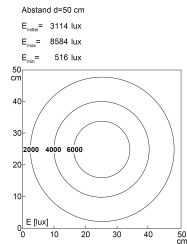

LED workplace light with adjustable arm

Product-Nr.	121012-22
EAN:	4260556628530
Model:	CENALED SPOT Articulated Arm
Order number:	121012-22
Model:	CENALED SPOT Articulated Arm
Type:	LED workplace light with adjustable arm
Illuminant:	High Power LED
Power consumption:	~9 W
Lamp luminous flux:	1120 lm
Lamp luminous efficiency:	134 lm/W
Light distribution:	direkt
Light colour:	5000K 3-step MacAdam
Colour rendering (Ra):	>80
Supply voltage:	100-305V AC \pm 10%, 50-60 Hz
Power supply:	integriert
Connection (connector):	NEMA 5 cable
Degree of protection:	IP65 / head IP67
Class of protection:	I
Beam angle (optics):	30°
Operating temperature:	14 °F - 122 °F
Lamps lifetime:	> 100.000 h (L90/B10)
Housing material:	aluminium (powder finished)
Cover material:	tempered glass, shatterproof
Length articulated arms:	~13,78" / ~15,75"
base height:	~3,46"
Weight (net):	~63 oz
Gross weight:	~88 oz
Risk group (DIN EN 62471):	free group
Markings:	CE, UKCA, ETL Listed (5003529)
Dimmable:	yes, via push button at the light head, ON/OFF and dimming
Mounting accessories:	magnet holder plate optional
Made in:	Germany
Feature:	universal workplace light with high protection degree