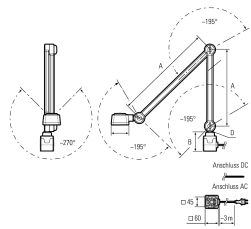

LED workplace light with adjustable arm

Product-Nr.	121012-22
EAN:	4260556628530
Model:	CENALED SPOT Articulated Arm
Order number:	121012-22
Model:	CENALED SPOT Articulated Arm
Type:	LED workplace light with adjustable arm
Illuminant:	High Power LED
Power consumption:	~9 W
Lamp luminous flux:	1120 lm
Lamp luminous efficiency:	134 lm/W
Light distribution:	direkt
Light colour:	5000K 3-step MacAdam
Colour rendering (Ra):	>80
Supply voltage:	100-305V AC \pm 10%, 50-60 Hz
Power supply:	integriert
Connection (connector):	NEMA 5 cable
Degree of protection:	IP65 / head IP67
Class of protection:	I
Beam angle (optics):	30°
Operating temperature:	14 °F - 122 °F
Lamps lifetime:	> 100.000 h (L90/B10)
Housing material:	aluminium (powder finished)
Cover material:	tempered glass, shatterproof
Length articulated arms:	~13,78" / ~15,75"
base height:	~3,46"
Weight (net):	~63 oz
Gross weight:	~88 oz
Risk group (DIN EN 62471):	free group
Markings:	CE, UKCA, ETL Listed (5003529)
Dimmable:	yes, via push button at the light head, ON/OFF and dimming
Mounting accessories:	magnet holder plate optional
Made in:	Germany
Feature:	universal workplace light with high protection degree