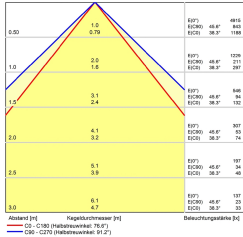

profiled light with t-slot backsided

<b>Product-Nr.</b>	150714-02
<b>EAN:</b>	4260556623832
<b>Model:</b>	PROFILED DC
<b>Order number:</b>	150714-02
<b>Model:</b>	PROFILED DC
<b>Type:</b>	profiled light with t-slot backsided
<b>Illuminant:</b>	SMD LED
<b>Power consumption:</b>	~23 W
<b>Lamp luminous flux:</b>	3674 lm
<b>Lamp luminous efficiency:</b>	~155 lm/W
<b>Light distribution:</b>	Direct
<b>Light colour:</b>	5700K 3-step MacAdam
<b>Colour rendering (Ra):</b>	>85
<b>Supply voltage:</b>	24V DC ± 10%
<b>Connection (connector):</b>	M12 A-coded
<b>Degree of protection:</b>	IP40
<b>Class of protection:</b>	III
<b>Glare control:</b>	Microprisms
<b>Beam angle (optics):</b>	100°
<b>Operating temperature:</b>	14 °F - 140 °F
<b>Lamps lifetime:</b>	> 100,000 h (L80/B10)
<b>Housing material:</b>	aluminium
<b>Cover material:</b>	plastics
<b>Height [B] x Width [C]:</b>	~2,56" x ~1,77"
<b>Length [A]:</b>	~39,37"
<b>Weight (net):</b>	~75 oz
<b>Gross weight:</b>	~100 oz
<b>Risk group (DIN EN 62471):</b>	Free group
<b>Markings:</b>	CE, UKCA, ETL Listed (5003529)
<b>Dimmable:</b>	Internal dimmer control
<b>Mounting accessories:</b>	Optional
<b>Made in:</b>	Germany
<b>Feature:</b>	with dimming control, universally accepted as workbench