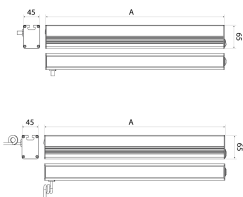

profiled light with t-slot backsided

<b>Product-Nr.</b>	150714-02
<b>EAN:</b>	4260556623832
<b>Model:</b>	PROFILED DC
<b>Order number:</b>	150714-02
<b>Model:</b>	PROFILED DC
<b>Type:</b>	profiled light with t-slot backsided
<b>Illuminant:</b>	SMD LED
<b>Power consumption:</b>	~23 W
<b>Lamp luminous flux:</b>	3674 lm
<b>Lamp luminous efficiency:</b>	~155 lm/W
<b>Light distribution:</b>	Direct
<b>Light colour:</b>	5700K 3-step MacAdam
<b>Colour rendering (Ra):</b>	>85
<b>Supply voltage:</b>	24V DC ± 10%
<b>Connection (connector):</b>	M12 A-coded
<b>Degree of protection:</b>	IP40
<b>Class of protection:</b>	III
<b>Glare control:</b>	Microprisms
<b>Beam angle (optics):</b>	100°
<b>Operating temperature:</b>	14 °F - 140 °F
<b>Lamps lifetime:</b>	> 100,000 h (L80/B10)
<b>Housing material:</b>	aluminium
<b>Cover material:</b>	plastics
<b>Height [B] x Width [C]:</b>	~2,56" x ~1,77"
<b>Length [A]:</b>	~39,37"
<b>Weight (net):</b>	~75 oz
<b>Gross weight:</b>	~100 oz
<b>Risk group (DIN EN 62471):</b>	Free group
<b>Markings:</b>	CE, UKCA, ETL Listed (5003529)
<b>Dimmable:</b>	Internal dimmer control
<b>Mounting accessories:</b>	Optional
<b>Made in:</b>	Germany
<b>Feature:</b>	with dimming control, universally accepted as workbench