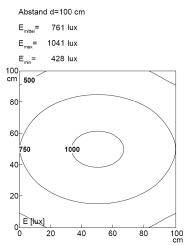

profiled light with t-slot backsided

<b>Product-Nr.</b>	150714-02
<b>EAN:</b>	4260556623832
<b>Model:</b>	PROFILED DC
<b>Order number:</b>	150714-02
<b>Model:</b>	PROFILED DC
<b>Type:</b>	profiled light with t-slot backsided
<b>Illuminant:</b>	SMD LED
<b>Power consumption:</b>	~23 W
<b>Lamp luminous flux:</b>	3674 lm
<b>Lamp luminous efficiency:</b>	~155 lm/W
<b>Light distribution:</b>	Direct
<b>Light colour:</b>	5700K 3-step MacAdam
<b>Colour rendering (Ra):</b>	>85
<b>Supply voltage:</b>	24V DC ± 10%
<b>Connection (connector):</b>	M12 A-coded
<b>Degree of protection:</b>	IP40
<b>Class of protection:</b>	III
<b>Glare control:</b>	Microprisms
<b>Beam angle (optics):</b>	100°
<b>Operating temperature:</b>	14 °F - 140 °F
<b>Lamps lifetime:</b>	> 100,000 h (L80/B10)
<b>Housing material:</b>	aluminium
<b>Cover material:</b>	plastics
<b>Height [B] x Width [C]:</b>	~2,56" x ~1,77"
<b>Length [A]:</b>	~39,37"
<b>Weight (net):</b>	~75 oz
<b>Gross weight:</b>	~100 oz
<b>Risk group (DIN EN 62471):</b>	Free group
<b>Markings:</b>	CE, UKCA, ETL Listed (5003529)
<b>Dimmable:</b>	Internal dimmer control
<b>Mounting accessories:</b>	Optional
<b>Made in:</b>	Germany
<b>Feature:</b>	with dimming control, universally accepted as workbench