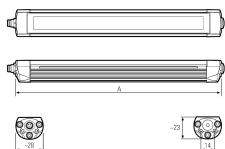

## LED surface-mounted light

Abstand d=100 cm

E<sub>max</sub> = 117 luxE<sub>min</sub> = 167 luxE<sub>av</sub> = 61 lux

<b>Product-Nr.</b>	154090-11
<b>EAN:</b>	4260556626246
<b>Model:</b>	TUBELED_25 RGB-W IO-Link
<b>Order number:</b>	154090-11
<b>Model:</b>	TUBELED_25 RGB-W IO-Link
<b>Type:</b>	LED surface-mounted light
<b>Illuminant:</b>	SMD LED RGB + W
<b>Power consumption white:</b>	~4,8 W
<b>White lamp luminous flux:</b>	768 lm
<b>Lamp luminous efficiency:</b>	160 lm/W
<b>Power consumption RED:</b>	~1,4 W
<b>Lamp luminous flux RED:</b>	92 lm
<b>Power consumption GREEN:</b>	~1 W
<b>Lamp luminous flux GREEN:</b>	168 lm
<b>Power consumption BLUE:</b>	~1,4 W
<b>Lamp luminous flux BLUE:</b>	56 lm
<b>Light distribution:</b>	Direct
<b>Light colour white:</b>	5000K 3-step MacAdam
<b>Colour rendering WHITE (Ra):</b>	>85
<b>Supply voltage:</b>	24 V DC -5 / +10% [LEDs], 24 V DC +/- 25% [IO-Link communication]
<b>Maximum power consumption White:</b>	350 mA
<b>Maximum current consumption Colors:</b>	120 mA
<b>Connection (connector):</b>	M8 A-coded
<b>Degree of protection:</b>	IP67
<b>Class of protection:</b>	III
<b>Glare control:</b>	diffused safety glass
<b>Beam angle (optics):</b>	100°
<b>Operating temperature:</b>	-22 °F - 131 °F
<b>Storage temperature:</b>	-22 °F - 176 °F (-30 °C - +80 °C)
<b>Lamps lifetime:</b>	> 100,000 h (L80/B10)
<b>Vibration resistance:</b>	At 10 to 55 Hz (amplitude ~0.01")
<b>Shock resistance:</b>	Up to ~2 oz
<b>Housing material:</b>	aluminum
<b>Cover material:</b>	tempered glass
<b>Height [B] x Width [C]:</b>	~0,91" x ~1,1"
<b>Length [A]:</b>	~8,07"
<b>Weight (net):</b>	~1 oz
<b>Gross weight:</b>	~10 oz
<b>Risk group (DIN EN 62471):</b>	Free group
<b>Markings:</b>	CE, UKCA, ETL Listed (5003529)
<b>Mounting accessories:</b>	Optional
<b>Made in:</b>	Germany
<b>Feature:</b>	Only one light for illumination and signaling, IO-Link