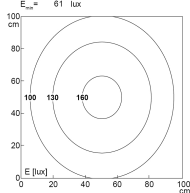

## LED surface-mounted light

Abstand d=100 cm

E<sub>max</sub> = 117 luxE<sub>min</sub> = 167 luxE<sub>av</sub> = 61 lux

<b>Product-Nr.</b>	154090-11
<b>EAN:</b>	4260556626246
<b>Model:</b>	TUBELED_25 RGB-W IO-Link
<b>Order number:</b>	154090-11
<b>Model:</b>	TUBELED_25 RGB-W IO-Link
<b>Type:</b>	LED surface-mounted light
<b>Illuminant:</b>	SMD LED RGB + W
<b>Power consumption white:</b>	~4,8 W
<b>White lamp luminous flux:</b>	768 lm
<b>Lamp luminous efficiency:</b>	160 lm/W
<b>Power consumption RED:</b>	~1,4 W
<b>Lamp luminous flux RED:</b>	92 lm
<b>Power consumption GREEN:</b>	~1 W
<b>Lamp luminous flux GREEN:</b>	168 lm
<b>Power consumption BLUE:</b>	~1,4 W
<b>Lamp luminous flux BLUE:</b>	56 lm
<b>Light distribution:</b>	Direct
<b>Light colour white:</b>	5000K 3-step MacAdam
<b>Colour rendering WHITE (Ra):</b>	>85
<b>Supply voltage:</b>	24 V DC -5 / +10% [LEDs], 24 V DC +/- 25% [IO-Link communication]
<b>Maximum power consumption White:</b>	350 mA
<b>Maximum current consumption Colors:</b>	120 mA
<b>Connection (connector):</b>	M8 A-coded
<b>Degree of protection:</b>	IP67
<b>Class of protection:</b>	III
<b>Glare control:</b>	diffused safety glass
<b>Beam angle (optics):</b>	100°
<b>Operating temperature:</b>	-22 °F - 131 °F
<b>Storage temperature:</b>	-22 °F - 176 °F (-30 °C - +80 °C)
<b>Lamps lifetime:</b>	> 100,000 h (L80/B10)
<b>Vibration resistance:</b>	At 10 to 55 Hz (amplitude ~0.01")
<b>Shock resistance:</b>	Up to ~2 oz
<b>Housing material:</b>	aluminum
<b>Cover material:</b>	tempered glass
<b>Height [B] x Width [C]:</b>	~0,91" x ~1,1"
<b>Length [A]:</b>	~8,07"
<b>Weight (net):</b>	~1 oz
<b>Gross weight:</b>	~10 oz
<b>Risk group (DIN EN 62471):</b>	Free group
<b>Markings:</b>	CE, UKCA, ETL Listed (5003529)
<b>Mounting accessories:</b>	Optional
<b>Made in:</b>	Germany
<b>Feature:</b>	Only one light for illumination and signaling, IO-Link