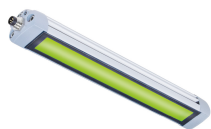

## LED surface-mounted light

Abstand d=100 cm

E<sub>max</sub> = 117 luxE<sub>min</sub> = 167 luxE<sub>av</sub> = 61 lux

<b>Product-Nr.</b>	154090-11
<b>EAN:</b>	4260556626246
<b>Model:</b>	TUBELED_25 RGB-W IO-Link
<b>Order number:</b>	154090-11
<b>Model:</b>	TUBELED_25 RGB-W IO-Link
<b>Type:</b>	LED surface-mounted light
<b>Illuminant:</b>	SMD LED RGB + W
<b>Power consumption white:</b>	~4,8 W
<b>White lamp luminous flux:</b>	768 lm
<b>Lamp luminous efficiency:</b>	160 lm/W
<b>Power consumption RED:</b>	~1,4 W
<b>Lamp luminous flux RED:</b>	92 lm
<b>Power consumption GREEN:</b>	~1 W
<b>Lamp luminous flux GREEN:</b>	168 lm
<b>Power consumption BLUE:</b>	~1,4 W
<b>Lamp luminous flux BLUE:</b>	56 lm
<b>Light distribution:</b>	Direct
<b>Light colour white:</b>	5000K 3-step MacAdam
<b>Colour rendering WHITE (Ra):</b>	>85
<b>Supply voltage:</b>	24 V DC -5 / +10% [LEDs], 24 V DC +/- 25% [IO-Link communication]
<b>Maximum power consumption White:</b>	350 mA
<b>Maximum current consumption Colors:</b>	120 mA
<b>Connection (connector):</b>	M8 A-coded
<b>Degree of protection:</b>	IP67
<b>Class of protection:</b>	III
<b>Glare control:</b>	diffused safety glass
<b>Beam angle (optics):</b>	100°
<b>Operating temperature:</b>	-22 °F - 131 °F
<b>Storage temperature:</b>	-22 °F - 176 °F (-30 °C - +80 °C)
<b>Lamps lifetime:</b>	> 100,000 h (L80/B10)
<b>Vibration resistance:</b>	At 10 to 55 Hz (amplitude ~0.01")
<b>Shock resistance:</b>	Up to ~2 oz
<b>Housing material:</b>	aluminum
<b>Cover material:</b>	tempered glass
<b>Height [B] x Width [C]:</b>	~0,91" x ~1,1"
<b>Length [A]:</b>	~8,07"
<b>Weight (net):</b>	~1 oz
<b>Gross weight:</b>	~10 oz
<b>Risk group (DIN EN 62471):</b>	Free group
<b>Markings:</b>	CE, UKCA, ETL Listed (5003529)
<b>Mounting accessories:</b>	Optional
<b>Made in:</b>	Germany
<b>Feature:</b>	Only one light for illumination and signaling, IO-Link