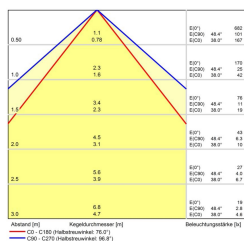

## LED surface-mounted light

Abstand d=100 cm

E<sub>max</sub> = 117 luxE<sub>min</sub> = 167 luxE<sub>av</sub> = 61 lux

<b>Product-Nr.</b>	154090-11
<b>EAN:</b>	4260556626246
<b>Model:</b>	TUBELED_25 RGB-W IO-Link
<b>Order number:</b>	154090-11
<b>Model:</b>	TUBELED_25 RGB-W IO-Link
<b>Type:</b>	LED surface-mounted light
<b>Illuminant:</b>	SMD LED RGB + W
<b>Power consumption white:</b>	~4,8 W
<b>White lamp luminous flux:</b>	768 lm
<b>Lamp luminous efficiency:</b>	160 lm/W
<b>Power consumption RED:</b>	~1,4 W
<b>Lamp luminous flux RED:</b>	92 lm
<b>Power consumption GREEN:</b>	~1 W
<b>Lamp luminous flux GREEN:</b>	168 lm
<b>Power consumption BLUE:</b>	~1,4 W
<b>Lamp luminous flux BLUE:</b>	56 lm
<b>Light distribution:</b>	Direct
<b>Light colour white:</b>	5000K 3-step MacAdam
<b>Colour rendering WHITE (Ra):</b>	>85
<b>Supply voltage:</b>	24 V DC -5 / +10% [LEDs], 24 V DC +/- 25% [IO-Link communication]
<b>Maximum power consumption White:</b>	350 mA
<b>Maximum current consumption Colors:</b>	120 mA
<b>Connection (connector):</b>	M8 A-coded
<b>Degree of protection:</b>	IP67
<b>Class of protection:</b>	III
<b>Glare control:</b>	diffused safety glass
<b>Beam angle (optics):</b>	100°
<b>Operating temperature:</b>	-22 °F - 131 °F
<b>Storage temperature:</b>	-22 °F - 176 °F (-30 °C - +80 °C)
<b>Lamps lifetime:</b>	> 100,000 h (L80/B10)
<b>Vibration resistance:</b>	At 10 to 55 Hz (amplitude ~0.01")
<b>Shock resistance:</b>	Up to ~2 oz
<b>Housing material:</b>	aluminum
<b>Cover material:</b>	tempered glass
<b>Height [B] x Width [C]:</b>	~0,91" x ~1,1"
<b>Length [A]:</b>	~8,07"
<b>Weight (net):</b>	~1 oz
<b>Gross weight:</b>	~10 oz
<b>Risk group (DIN EN 62471):</b>	Free group
<b>Markings:</b>	CE, UKCA, ETL Listed (5003529)
<b>Mounting accessories:</b>	Optional
<b>Made in:</b>	Germany
<b>Feature:</b>	Only one light for illumination and signaling, IO-Link