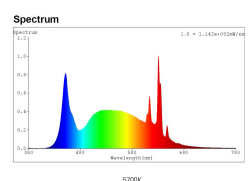

LED system light

Product-Nr.	155110-01US
EAN:	4260556628431
Model:	SYSTEMLED EVO - POWER Daylight White
Order number:	155110-01US
Model:	SYSTEMLED EVO - POWER Daylight White
Type:	LED system light
Illuminant:	SMD LED
Total output incl. driver:	~41 W
Power consumption:	~36,5 W
Lamp luminous flux:	6500 lm
Lamp luminous efficiency:	184 lm/W
Light distribution:	Direct
Light colour:	5700K 3-step MacAdam
Colour rendering (Ra):	>90 (typ. 95)
UGR:	<22
Scope of delivery:	1x Wieland GST18 cable to NEMA5
Supply voltage:	120-277V AC ± 10%, 50-60 Hz
Power supply:	Integrated
Connection (connector):	Wieland GST18
Degree of protection:	IP40
Class of protection:	I
Glare control:	Microprisms
Beam angle (optics):	90°
Operating temperature:	14 °F - 122 °F
Lamps lifetime:	> 100,000 h (L80/B10)
Housing material:	aluminum and PMMA
Cover material:	NULL
Height [B] x Width [C]:	~1,89" x ~5,47"
Length [A]:	~35,35"
Weight (net):	~90 oz
Gross weight:	~120 oz
Risk group (DIN EN 62471):	Free group
Markings:	CE, UKCA, ETL Listed (5003529)
Dimmable:	Optional via accessories
Mounting accessories:	Optional
Made in:	Germany
Feature:	externally dimmable/switchable