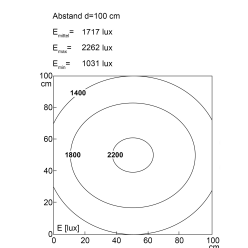

LED system light

Product-Nr.	155110-01US
EAN:	4260556628431
Model:	SYSTEMLED EVO - POWER Daylight White
Order number:	155110-01US
Model:	SYSTEMLED EVO - POWER Daylight White
Type:	LED system light
Illuminant:	SMD LED
Total output incl. driver:	~41 W
Power consumption:	~36,5 W
Lamp luminous flux:	6500 lm
Lamp luminous efficiency:	184 lm/W
Light distribution:	Direct
Light colour:	5700K 3-step MacAdam
Colour rendering (Ra):	>90 (typ. 95)
UGR:	<22
Scope of delivery:	1x Wieland GST18 cable to NEMA5
Supply voltage:	120-277V AC ± 10%, 50-60 Hz
Power supply:	Integrated
Connection (connector):	Wieland GST18
Degree of protection:	IP40
Class of protection:	I
Glare control:	Microprisms
Beam angle (optics):	90°
Operating temperature:	14 °F - 122 °F
Lamps lifetime:	> 100,000 h (L80/B10)
Housing material:	aluminum and PMMA
Cover material:	NULL
Height [B] x Width [C]:	~1,89" x ~5,47"
Length [A]:	~35,35"
Weight (net):	~90 oz
Gross weight:	~120 oz
Risk group (DIN EN 62471):	Free group
Markings:	CE, UKCA, ETL Listed (5003529)
Dimmable:	Optional via accessories
Mounting accessories:	Optional
Made in:	Germany
Feature:	externally dimmable/switchable