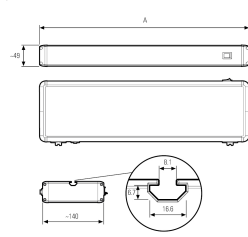

LED system light

Product-Nr.	155110-01US
EAN:	4260556628431
Model:	SYSTEMLED EVO - POWER Daylight White
Order number:	155110-01US
Model:	SYSTEMLED EVO - POWER Daylight White
Type:	LED system light
Illuminant:	SMD LED
Total output incl. driver:	~41 W
Power consumption:	~36,5 W
Lamp luminous flux:	6500 lm
Lamp luminous efficiency:	184 lm/W
Light distribution:	Direct
Light colour:	5700K 3-step MacAdam
Colour rendering (Ra):	>90 (typ. 95)
UGR:	<22
Scope of delivery:	1x Wieland GST18 cable to NEMA5
Supply voltage:	120-277V AC ± 10%, 50-60 Hz
Power supply:	Integrated
Connection (connector):	Wieland GST18
Degree of protection:	IP40
Class of protection:	I
Glare control:	Microprisms
Beam angle (optics):	90°
Operating temperature:	14 °F - 122 °F
Lamps lifetime:	> 100,000 h (L80/B10)
Housing material:	aluminum and PMMA
Cover material:	NULL
Height [B] x Width [C]:	~1,89" x ~5,47"
Length [A]:	~35,35"
Weight (net):	~90 oz
Gross weight:	~120 oz
Risk group (DIN EN 62471):	Free group
Markings:	CE, UKCA, ETL Listed (5003529)
Dimmable:	Optional via accessories
Mounting accessories:	Optional
Made in:	Germany
Feature:	externally dimmable/switchable