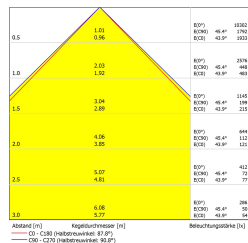

LED system light

Product-Nr.	155110-01US
EAN:	4260556628431
Model:	SYSTEMLED EVO - POWER Daylight White
Order number:	155110-01US
Model:	SYSTEMLED EVO - POWER Daylight White
Type:	LED system light
Illuminant:	SMD LED
Total output incl. driver:	~41 W
Power consumption:	~36,5 W
Lamp luminous flux:	6500 lm
Lamp luminous efficiency:	184 lm/W
Light distribution:	Direct
Light colour:	5700K 3-step MacAdam
Colour rendering (Ra):	>90 (typ. 95)
UGR:	<22
Scope of delivery:	1x Wieland GST18 cable to NEMA5
Supply voltage:	120-277V AC ± 10%, 50-60 Hz
Power supply:	Integrated
Connection (connector):	Wieland GST18
Degree of protection:	IP40
Class of protection:	I
Glare control:	Microprisms
Beam angle (optics):	90°
Operating temperature:	14 °F - 122 °F
Lamps lifetime:	> 100,000 h (L80/B10)
Housing material:	aluminum and PMMA
Cover material:	NULL
Height [B] x Width [C]:	~1,89" x ~5,47"
Length [A]:	~35,35"
Weight (net):	~90 oz
Gross weight:	~120 oz
Risk group (DIN EN 62471):	Free group
Markings:	CE, UKCA, ETL Listed (5003529)
Dimmable:	Optional via accessories
Mounting accessories:	Optional
Made in:	Germany
Feature:	externally dimmable/switchable