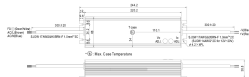

Power supply IP67, metal housing, input: open ends, output: M12 socket, cable protection: flexible metal protective hose.

**PIN 3 GND**  
**PIN 4 V DC**

<b>Product-Nr.</b>	210100-15
<b>EAN:</b>	4260556626659
<b>Model:</b>	Constant Voltage Power Supply
<b>Order number:</b>	210100-15
<b>Model:</b>	Constant Voltage Power Supply
<b>Type:</b>	Power supply IP67, metal housing, input: open ends, output: M12 socket, cable protection: flexible metal protective hose.
<b>Nominal output voltage:</b>	24V DC
<b>Max. output power:</b>	240 W
<b>Voltage range:</b>	90...305V AC
<b>Input frequency:</b>	47...63 Hz
<b>Connection to a light:</b>	M12 socket, A-coded
<b>Number of poles:</b>	4
<b>Degree of protection:</b>	IP67
<b>Weight (net):</b>	~41 oz
<b>Gross weight:</b>	~44 oz
<b>Markings:</b>	aktive PFC, IP65, IP67, ICC, CB, CE, UL8750
<b>Feature:</b>	High degree of protection