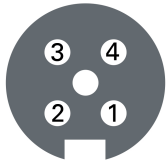

Power supply IP67, metal housing, input: open ends, output: M12 socket, cable protection: flexible metal protective hose.

**PIN 3 GND**  
**PIN 4 V DC**

<b>Product-Nr.</b>	210100-15
<b>EAN:</b>	4260556626659
<b>Model:</b>	Constant Voltage Power Supply
<b>Order number:</b>	210100-15
<b>Model:</b>	Constant Voltage Power Supply
<b>Type:</b>	Power supply IP67, metal housing, input: open ends, output: M12 socket, cable protection: flexible metal protective hose.
<b>Nominal output voltage:</b>	24V DC
<b>Max. output power:</b>	240 W
<b>Voltage range:</b>	90...305V AC
<b>Input frequency:</b>	47...63 Hz
<b>Connection to a light:</b>	M12 socket, A-coded
<b>Number of poles:</b>	4
<b>Degree of protection:</b>	IP67
<b>Weight (net):</b>	~41 oz
<b>Gross weight:</b>	~44 oz
<b>Markings:</b>	aktive PFC, IP65, IP67, ICC, CB, CE, UL8750
<b>Feature:</b>	High degree of protection