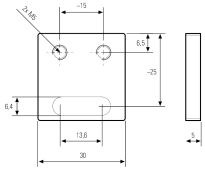

Adapter

Product-Nr.	210200-19
EAN:	4260556626390
Model:	Lamp Holder LEANLED II / SIGNALED II
Order number:	210200-19
Model:	Lamp Holder LEANLED II / SIGNALED II
Type:	Adapter
Amount:	1 pair
Suitable for:	LEANLED II, SIGNALED II RGB
Material:	Material: Metal
Weight (net):	~5 oz
Gross weight:	~7 oz