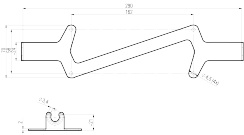

mounting holder

<b>Product-Nr.</b>	210200-27
<b>EAN:</b>	4260556626369
<b>Model:</b>	Mounting Bracket TUBELED_25
<b>Order number:</b>	210200-27
<b>Model:</b>	Mounting Bracket TUBELED_25
<b>Type:</b>	mounting holder
<b>Amount:</b>	1 piece
<b>Suitable for:</b>	TUBELED_25 and TUBELED_25 RGB-W in length 290 mm
<b>Material:</b>	Material: Stainless steel V2A
<b>Dimensions (mm):</b>	~11,57" x ~0,98" x ~2,76"
<b>Weight (net):</b>	~9 oz
<b>Gross weight:</b>	~11 oz